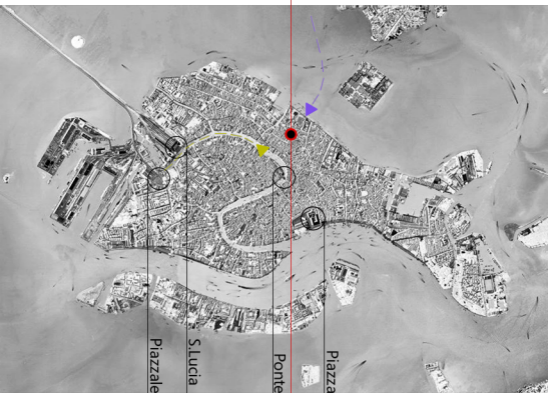

B&B ALLO SQUERO

CORTE DELLO SQUERO 4692

▼ Fondamenta Nove waterbus stop

▼ Ca' D'Oro waterbus stop

Alilaguna BLU (from airport)

ACTV 1 (from P.Roma; trainstation)

Piazzale
Roma

S.Lucia
trainstation

Ponte di Rialto

Piazza San Marco

20'

15'

5'

15'

B&B ALLO SQUERO

CORTE DELLO SQUERO 4692